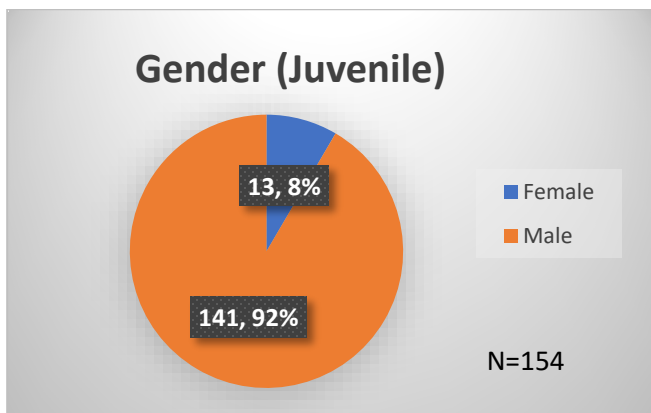

## Demographics for JTDC Population

### Monday Morning Midnight Count

Total # of probation Involved youth<sup>1</sup>: 1,325

<sup>1</sup> Probation Active: Any youth who is pending sentencing with an active social history, has been formally placed on probation or supervision with Cook County Juvenile Probation on the date of the report.