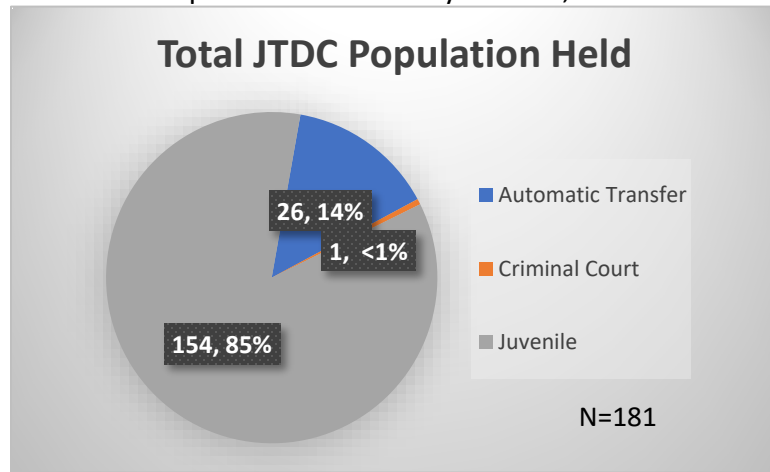

# Daily Data Dashboard – January 16, 2024

## Demographics for JTDC Population

### Monday Morning Midnight Count

Total # of probation Involved youth<sup>1</sup>: 1,325

<sup>1</sup> Probation Active: Any youth who is pending sentencing with an active social history, has been formally placed on probation or supervision with Cook County Juvenile Probation on the date of the report.