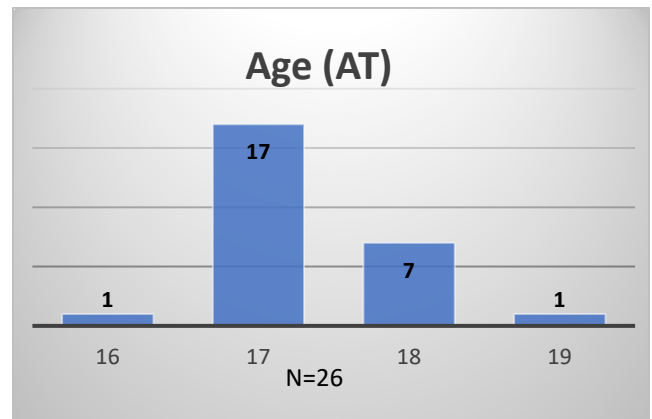

Daily Data Dashboard – January 16, 2024

Demographics for JTDC Population

Monday Morning Midnight Count

Total # of probation Involved youth¹: 1,325

¹ Probation Active: Any youth who is pending sentencing with an active social history, has been formally placed on probation or supervision with Cook County Juvenile Probation on the date of the report.

*Age, Gender and Race for Criminal Court population (N=1) is not represented in this report.