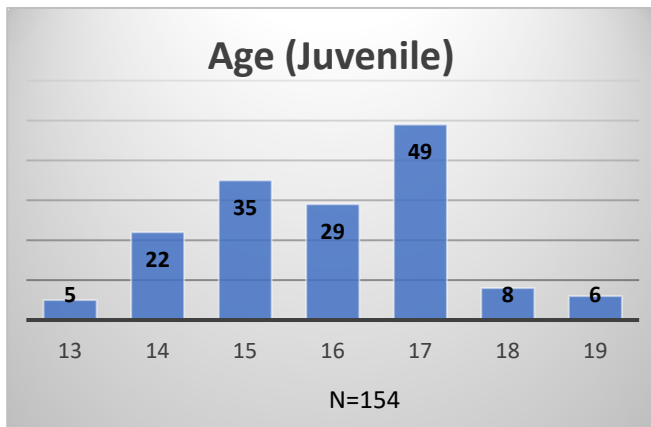

# Daily Data Dashboard – January 16, 2024

## Demographics for JTDC Population

### Monday Morning Midnight Count

Total # of probation Involved youth<sup>1</sup>: 1,325

<sup>1</sup> Probation Active: Any youth who is pending sentencing with an active social history, has been formally placed on probation or supervision with Cook County Juvenile Probation on the date of the report.

\*Age, Gender and Race for Criminal Court population (N=1) is not represented in this report.

**Daily Data Dashboard – January 16, 2024**  
**Demographics for JTDC Population**  
**Monday Morning Midnight Count**